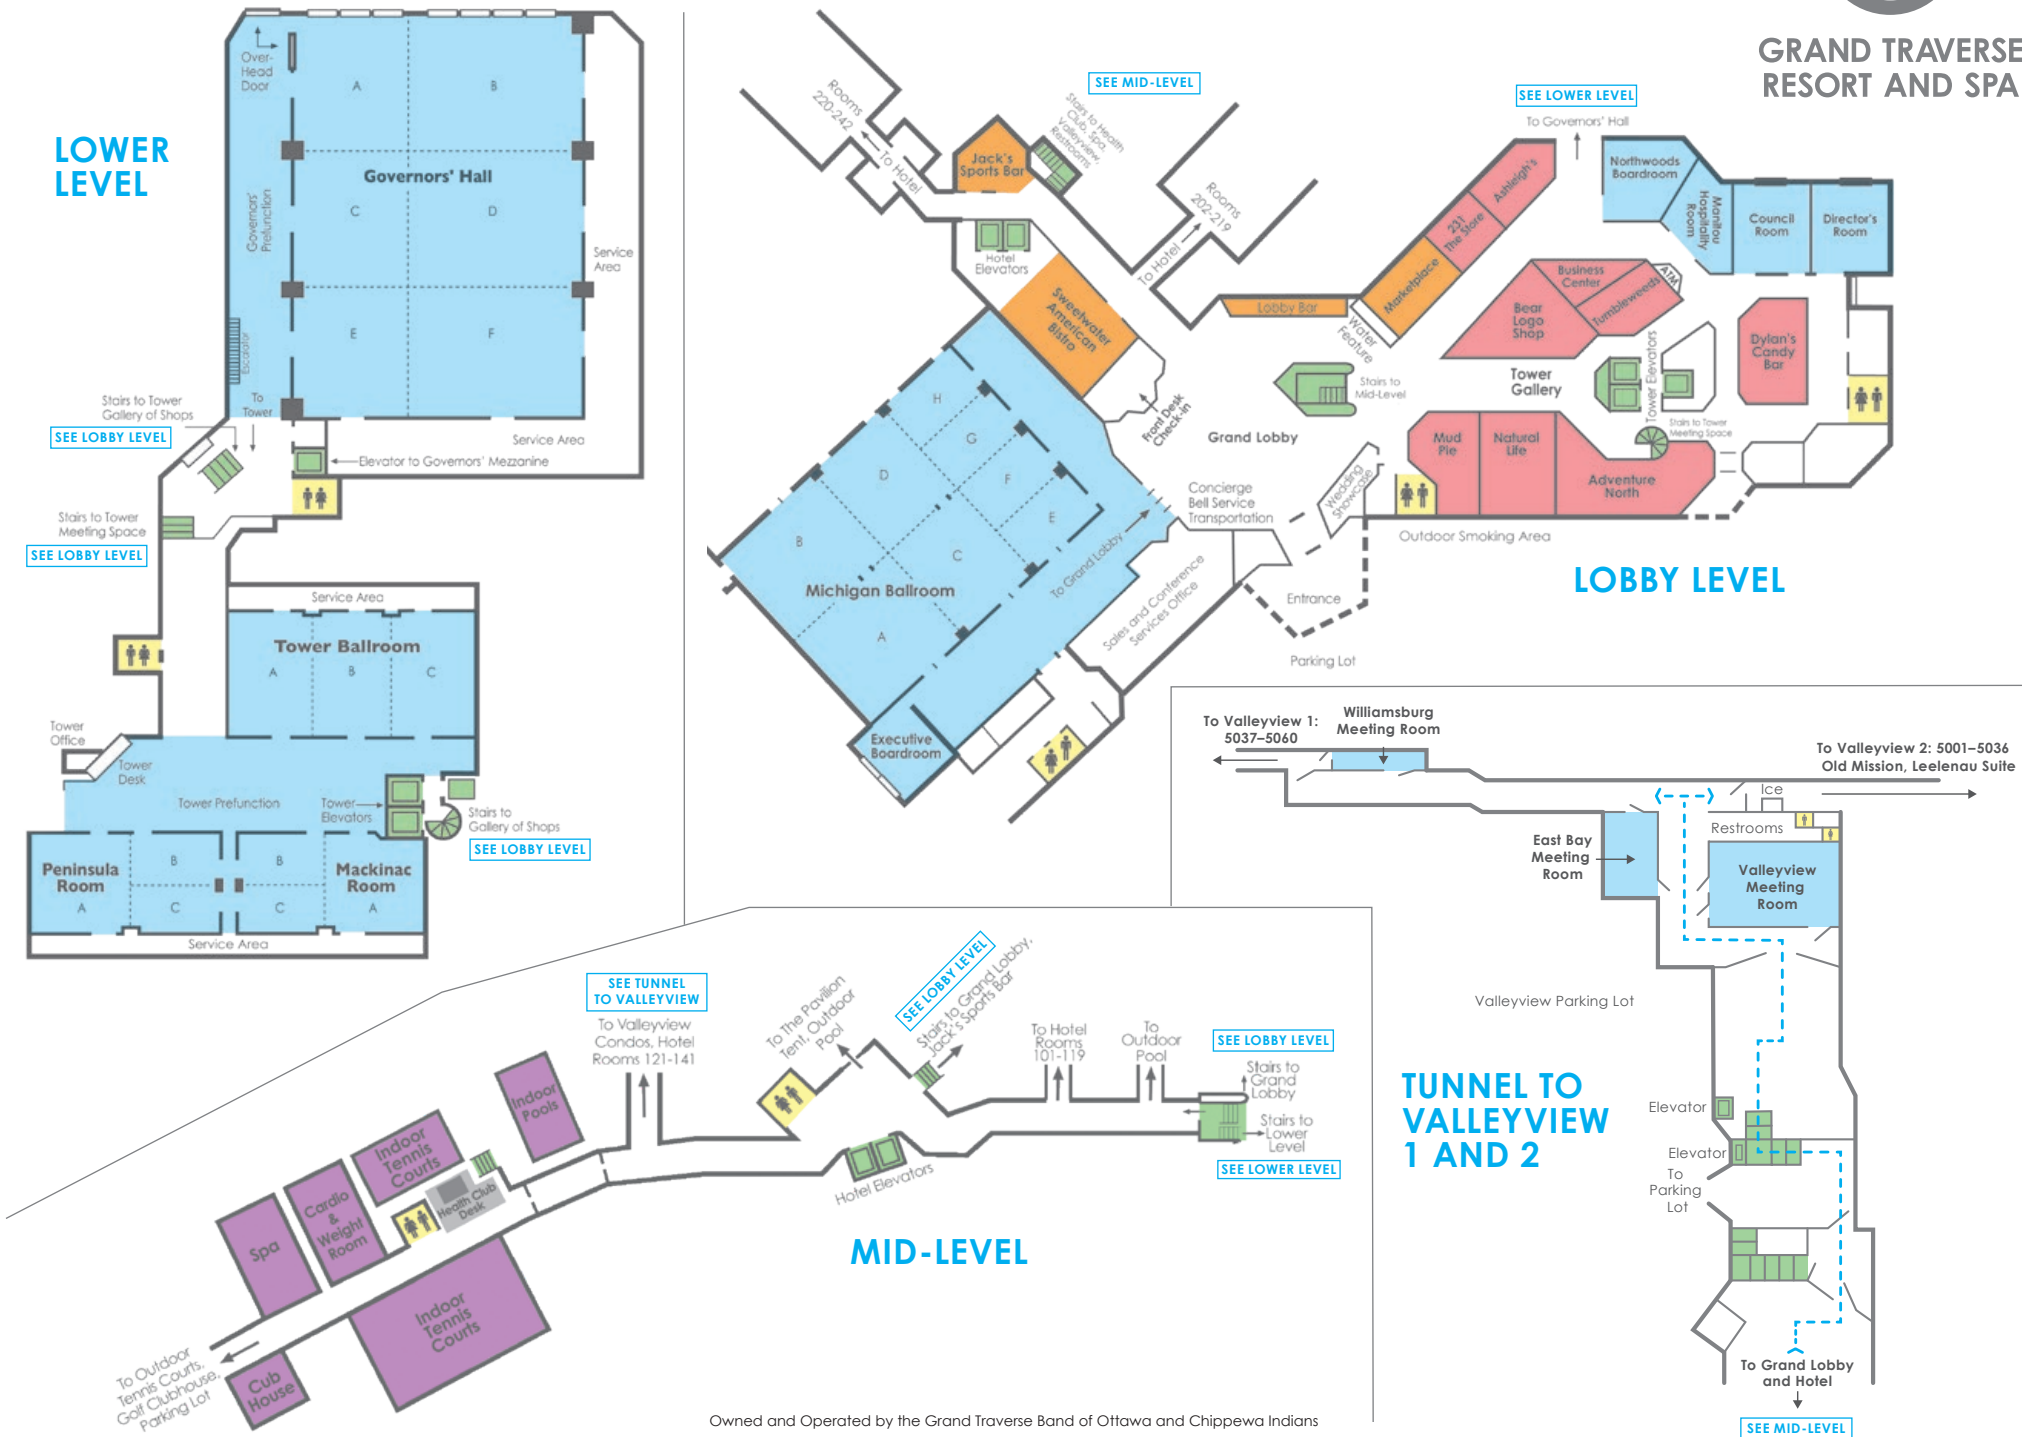

GRAND TRAVERSE RESORT AND SPA INTERIOR MAP

GRAND TRAVERSE RESORT AND SPA

- Meeting Space
- Dining
- Gallery of Shops
- Public Restrooms
- Elevators / Stairs
- Health Club / Spa / Cub House / Indoor Pools / Indoor Tennis Courts

LOWER LEVEL

LOBBY LEVEL

MID-LEVEL

TUNNEL TO VALLEYVIEW 1 AND 2